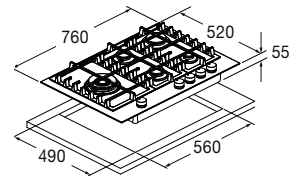

Gas hob 75

FPH 755 G WK X

- Electric ignition under the knob
- Fine satin-finish stainless steel finish
- Low Edge profile
- Burners with brass flame spreader
- Brass wok burner
- Professional cast iron grates
- Metal knobs with a stainless steel finish

Features

This product with a unique and exclusive design features a stainless steel finish, metal knobs with a ring nut, and 5 brass burners with a flame spreader. Wok (4.0 kW) on the left-hand side. The provided cast iron continuous grates ensure maximum safety and comfort when moving the pans from one burner to another.

Moreover, safety is ensured by a thermocouple system that stops accidental gas leaks.

It comes with a cast iron wok adapter.

STAINLESS STEEL
FPH 755 G WK X
EAN 8019801032457

GAS HOBS

STEEL GAS HOBS

FPH 755 G WK X	
Type	Gas hob 75
Finish	Stainless Steel
GAS BURNER PERFORMANCE	
Front RH	1000 W
Rear RH	3000 W
LH wok	4000 W
Front LH	-
Rear LH	-
Centre	-
Front centre	1750 W
Rear centre	1750 W
CONTROLS - FEATURES	
Knob regulation	•
Electric ignition under the knob	•
Gas safety	•
Cast-iron grids / Burners - brass ring	• / 5
ACCESSORIES	
Wok adapter	•
POWER RATING	
Voltage / Frequency (V - Hz)	220 - 240 V; 50 - 60 Hz
Power cord	•
Plug	Schuko
DIMENSIONS	
Width (mm)	760
Height (mm)	55
Depth (mm)	520
Built-In Cut Out (W x D) mm	560 x 490