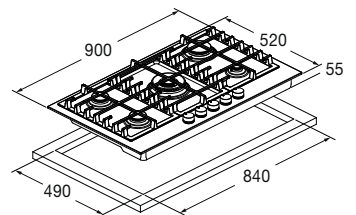

Gas hob 90

FPH 9041 G WK X

- Electric ignition under the knob
- Fine satin-finish stainless steel finish
- Low Edge profile
- Burners with brass flame spreader
- Brass wok burner
- Professional cast iron grates
- Metal knobs with a stainless steel finish

Features

This hob features metal knobs with a ring nut and 5 brass burners with a flame spreader. Wok (4.0 kW) in the centre. The provided cast iron continuous grates ensure maximum safety and comfort when moving the pans from one burner to another.

Moreover, safety is ensured by a thermocouple system that stops accidental gas leaks.

It comes with a cast iron wok adapter.

STAINLESS STEEL
FPH 9041 G WK X
EAN 8019801032426

GAS HOBS

STEEL GAS HOBS

FPH 9041 G WK X	
Type	Gas hob 90
Finish	Stainless Steel
GAS BURNER PERFORMANCE	
Front RH	1000 W
Rear RH	3000 W
LH wok	-
Front LH	1750 W
Rear LH	1750 W
Centre	4000 W
Front centre	-
Rear centre	-
CONTROLS - FEATURES	
Knob regulation	•
Electric ignition under the knob	•
Gas safety	•
Cast-iron grids / Burners - brass ring	• / 5
ACCESSORIES	
Wok adapter	•
POWER RATING	
Voltage / Frequency (V - Hz)	220 - 240 V; 50 - 60 Hz
Power cord	•
Plug	Schuko
DIMENSIONS	
Dim. Product (W x H x D) mm	900 x 55 x 520
Built-In Cut Out (W x D) mm	840 x 490