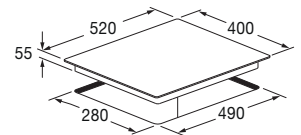

Induction hob 40

FSH 402 ID TS BK

- Touch Slider controls
- Black Glass Ceramic finish
- 2 cooking zones (vertical bridge zone)
- 9 power levels + Booster
- Automatic pre-heating function
- Pre-Set: 40°, 70°, 90°
- Timer

It also comes with a surface cleaning scraper.

BLACK GLASS CERAMIC
FSH 402 ID TS BK
EAN 8019801030842

INDUCTION HOBS

GLASS-CERAMIC INDUCTION HOB

FSH 402 ID TS BK	
Type	2 cooking zones
Glass-ceramic finish	Black Glass Ceramic
PERFORMANCE	
Octa Bridge N. Pot. MIN / MAX	1 Vertical 2100 / 3700 W
Ø Dual zone	1
Voltage / Frequency (V - Hz)	220 - 240 V; 50 - 60 Hz
Maximum power absorbed (W)	3680 W
Preset temperatures 42°C Melt	•
70°C Slow cooking	•
90°C Simmering	•
CONTROLS	
Operating system	Slider touch
AUTO cooking	•
Timer	•
Residual heat indicator (H)	•
Keypad safety lock	•
Power levels + Booster (P)	9+P
Digital display	•
ACCESSORIES	
Scraper	•
Power cord	•
DIMENSIONS	
Width (mm)	400
Height (mm)	50
Depth (mm)	520
Built-In Cut Out (W x D) mm	490 x 280