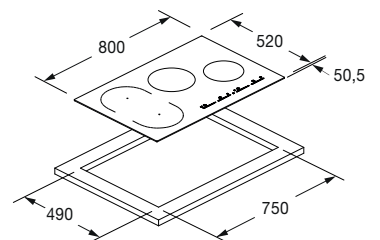

## Induction hob 80

FSH 804 ID TS WH 1

- Touch Slider controls
- White Glass Ceramic finish
- 4 cooking zones (vertical bridge zone)
- 9 power levels + Booster
- Warm food function
- Pre-Set: 40°, 70°, 90°
- Timer

WHITE GLASS CERAMIC  
FSH 804 ID TS WH 1  
EAN 8019801032570

# INDUCTION HOBS

GLASS-CERAMIC INDUCTION HOBS

FSH 804 ID TS WH 1	
Type	4-zone induction hob
Finish	White Glass Ceramic
<b>INDUCTION PERFORMANCE</b>	
Ø 260	-
Octagonal	2300 / 3700 (x2) W
Ø 210	2300 / 3700 W
Ø 180	1850 / 3000 W
Ø 145	-
Assisted cooking 42 °C (Melt) 70°C slow cooking, 94°C simmering	•
Max electrical power (W)	7360 W max
<b>FEATURES</b>	
SLIDER sensor controls with buzzer	•
Electronic cooking start device	•
Timer for each zone with automatic power off	•
Residual heat indicator	•
Function lock and power on sensor	•
Cooking level number	9+P
Digital display of the selected power	•
<b>ACCESSORIES</b>	
Hob cleaning spatula	•
Power cord	•
<b>DIMENSIONS</b>	
Dim. Product (W x H x D) mm	800 x 55 x 515
Built-In Cut Out (D x W)	490 x 750