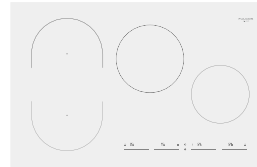

## Induction hob 80

FSH 804 ID TS WH 1

- Touch Slider controls
- White Glass Ceramic finish
- 4 cooking zones (vertical bridge zone)
- 9 power levels + Booster
- Warm food function
- Pre-Set: 40°, 70°, 90°
- Timer

WHITE GLASS CERAMIC  
FSH 804 ID TS WH 1  
EAN 8019801032570

# INDUCTION HOBS

GLASS-CERAMIC INDUCTION HOBS

FSH 804 ID TS WH 1	
Type	4-zone induction hob
Finish	White Glass Ceramic
<b>INDUCTION PERFORMANCE</b>	
Ø 260	-
Octagonal	2300 / 3700 (x2) W
Ø 210	2300 / 3700 W
Ø 180	1850 / 3000 W
Ø 145	-
Assisted cooking 42 °C (Melt) 70°C slow cooking, 94°C simmering	•
Max electrical power (W)	7360 W max
<b>FEATURES</b>	
SLIDER sensor controls with buzzer	•
Electronic cooking start device	•
Timer for each zone with automatic power off	•
Residual heat indicator	•
Function lock and power on sensor	•
Cooking level number	9+P
Digital display of the selected power	•
<b>ACCESSORIES</b>	
Hob cleaning spatula	•
Power cord	•
<b>DIMENSIONS</b>	
Dim. Product (W x H x D) mm	800 x 55 x 515
Built-In Cut Out (D x W)	490 x 750