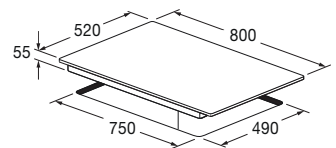

Induction hob 80

FSH 804 ID WT BK

- WAVE Touch Slider controls
- Black Glass Ceramic finish
- 4 cooking zones
- Flexi zone (Automatic Bridge)
- 9 power levels + Booster
- Automatic pre-heating function
- Pre-Set: 40°, 70°, 90°
- Timer

Features

This hob features two concentric areas of various sizes and power, called DUAL MAX POWER. Therefore, it automatically adapts to pans of various sizes, making the cooking process extremely easy and comfortable. Safety is ensured by an articulated system that includes: a pan detection sensor, touch control lock, residual heat indicator (H) and automatic power-off with temperature sensor.

It also comes with a surface cleaning scraper.

BLACK GLASS CERAMIC
FSH 804 ID WT BK
EAN 8019801030804

INDUCTION HOBS

GLASS-CERAMIC INDUCTION HOBS

FSH 804 ID WT BK	
Type	4 cooking zones
Finish	Black Glass Ceramic
PERFORMANCE	
Ø 260 DUAL	1 zone 3000 / 5500 W
Octa Flexi N. Pot. MIN / MAX	1 Flexi Vertical 2100 / 3700 W
Ø 145	N.1 Zone 1400 / 2200 W
Preset temperatures 42 °C (Melt)	•
70°C Slow cooking	•
90°C Simmering	•
Max electrical power (W)	7360 W
FEATURES	
Operating system	Wave Touch
AUTO cooking	•
Timer	•
Residual heat detector (H)	•
Automatic pan detection sensor	•
Keypad lock	•
Power levels no.	9 + P
Digital display	•
ACCESSORIES	
Scraper / Power cord	•
DIMENSIONS	
Width (mm)	800
Height (mm)	50
Depth	520
Built-In Cut Out (W x D) mm	750 x 490