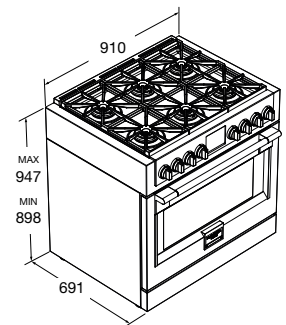

## Pro Gas 36"

FSRC 3606 GG ED 2F MBK

- Professional Digit Control
- Metal knobs with stainless steel finish
- 6 Crescendo Dual Burners
- Matte black enamelled bowl
- Professional cast iron grates
- NG or LPG supply
- Gas-powered oven (NG or LPG)
- Interior dual convection
- Cool touch soft-close door
- Telescopic rack

## Features

SOFIA 36" PRO GAS is designed for those who appreciate the typical cooking characteristics of a gas oven. Like the other models, this version is characterized by an iconic style recognized all over the world. The professional cooktop is equipped with 6 flexible burners gas oven (Crescendo Dual brass burners), sturdy continuous cast iron grates and bowl coated with special matt black enamel, which guarantees durability and easy cleaning. The oven is the largest gas oven in terms of size and capacity (161 liters) currently produced by Fulgor Milano. The standard equipment of the oven includes a fully extractable telescopic rack, two flat racks and an enameled tray with anti-splash.