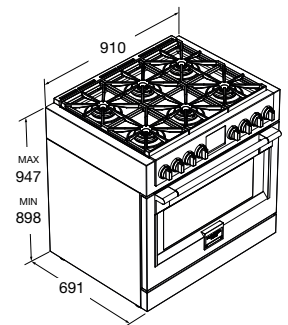

Pro Multifunction 36"

FSRC 3606 P MG MK 2F MBK

- Professional Digit Control
- Pizza Pizzeria 350 °C function
- AirFry (oven-frying) function
- Metal knobs with stainless steel finish
- 6 Crescendo Dual Burners
- Matte black enamelled bowl
- Professional cast iron grates
- NG or LPG supply
- Pyrolytic Multifunction Oven
- Fast Pre-Heat BOOSTER
- Interior dual convection

MATTE BLACK
 FSRC 3606 P MG MK 2F MBK
 EAN 8019801031900

PROFESSIONAL

36" FREE-STANDING KITCHENS

FSRC 3606 P MG MK 2F MBK	
Type	36" free-standing kitchen
Finish	Matte Black
Interiors: enamelled / other	Ultra Black Piro / -
COOKING HOB	
Supply	Gas
Crescendo Dual Burners	6
Gas power (min-max)	450 - 4500 W
Gas safety	•
Cast iron grates no.	3
Hob surface	Matte black enamelled
OVENS	
Type	Electronic multifunction
Interior dual convection	•
Efficiency class	A
Capacity (litres)	150 L
Forced cooling	•
Functions no.	18
PERFORMANCE	
Max cooking temperature	290° C
Pyrolysis temperature	460° C
Self-cleaning	•
Pizza Pizzeria 350° function	•
AirFry (oven-frying)	•
CONTROLS	
Control system	Creactive with knobs
Recipes	•
Automatic power off	•
Booster	•
Meat probe	•
SAFETY	
Door lock (during pyrolysis)	•
Cool-touch door / no. of glass panes	• / 4
Soft-close door	•
ACCESSORIES	
Lighting (Halogen, 20 W) no.	3
Flat racks no.	2
Telescopic rack no.	1
Trays no. / type	1 / enamelled tray
AirFry tray no.	1
Pizza set no.	1
POWER RATING / GAS	
Max electrical power (W)	3650 W
Voltage / Frequency (V - Hz)	220-240 V~ 50-60 Hz
Gas types	NG - LPG
Power cord	-
Plug	-
DIMENSIONS	
Width (mm)	910
Height (min - max) mm	898 - 947
Depth (mm)	691