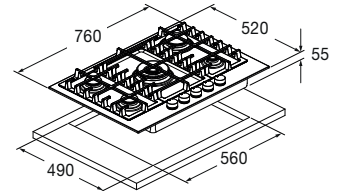

Gas hob 75

FUH 7541 G DWK MBK

- Electric ignition under the knob
- Matte Black Metal finish
- Matte black brass burners
- Professional cast iron grates
- Metal knobs Matte Black finish

Features

This matte black enamelled product with a unique and exclusive design features metal knobs with a ring nut and 5 brass burners with a matte finish. Wok(4.0 kW) with DUAL regulation. The provided cast iron continuous grates ensure maximum safety and comfort when moving the pans from one burner to another. Moreover, safety is ensured by a thermocouple system that stops accidental gas leaks. It comes with a cast iron wok adapter.

MATTE BLACK METAL
FUH 7541 G DWK MBK
EAN 8019801030385

GAS HOBS

MATTE BLACK STEEL GAS HOBS

FUH 7541 G DWK MBK	
Type	Gas hob 75
Finish	Matte Black Metal
GAS BURNER PERFORMANCE	
Front RH	1000 W
Rear RH	3000 W
LH	-
Front LH	1750 W
Rear LH	1750 W
Centre	4000 W
Front centre	-
Rear centre	-
CONTROLS - FEATURES	
Knob regulation / type	• / Matte black
Electric ignition under the knob	•
Gas safety	•
Cast-iron racks / matte brass burners no.	• / 5
ACCESSORIES	
Wok adapter	•
Power cord	•
Plug	Schuko
DIMENSIONS	
Width (mm)	760
Height (mm)	55
Depth (mm)	520
Built-In Cut Out (W x D) mm	560 x 490