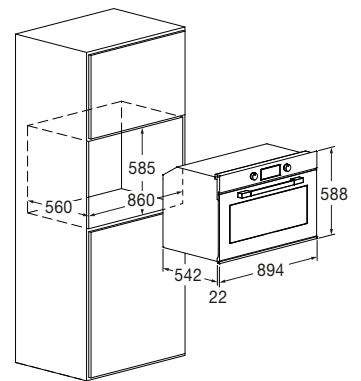

Features

This product stands out for its classic user-friendly knob control completed with a functional digital display. The various timing functions are easy to set and clearly intelligible. The oven features a 96 l ultra black enamelled cooking chamber. Moreover, it's fitted with an efficient safety system, including a gas detection and stop system.

This product comes with the following accessories: set of fully removable telescopic rails, enamelled tray, flat rack, and rotisseries kit.

STAINLESS STEEL
FUTO 9605 FG EM 2F IX
EAN 8019801032075

URBANTECH

VENTILATED GAS OVEN 90

FUTO 9605 FG EM 2F IX	
Type	Gas ventilated
Finish	Anti-fingerprint Stainless steel
Interiors: enamelled / other	Black
FEATURES	
Efficiency class	A
Volume (litres)	97 L
Tangential ventilation	•
Functions no.	4
PERFORMANCE	
Max cooking temperature	250 °C
CONTROLS	
Control type	Timer touch + Knobs
SAFETY	
Safe door / no. of glass panes	• / 3
ACCESSORIES	
Lighting (Halogen, 20 W) no.	2
Set of telescopic rails no.	1
Trays no. / type	1/ enamel
Flat racks no.	1
Rotisserie kit	•
POWER RATING	
Max electrical power (W)	1800 W
Power supply (V - Hz)	220 - 240 V; 50 - 60 Hz
Power cord	•
Plug	Schuko
DIMENSIONS	
Width (mm)	894
Height (mm)	588
Depth (mm)	564
Built-In Cut Out (W x H x D) mm	860 x 585 x 560