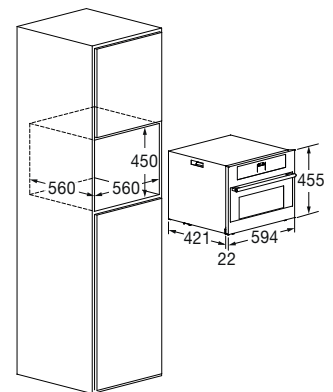

## Wine Cellar 45

FWC 4500 TC FO WH

- White Glass finish
- Digital touch display
- Drop-down door
- Adjustable temperature between 5 and 20 °C
- Capacity: 22 Ø 76 mm bottles
- Telescopic rails
- Soft Closing

# PLANO

WINE CELLAR 45

FWC 4500 TC FO WH	
Type	Wine cellar
Bottle no. (Ø 76 mm)	22
Finish	White Glass
Drop-down door	•
<b>PERFORMANCE</b>	
Cooling system	Ventilated
Temperature zones	1
Adjustable temperature (°C)	from 5 to 20
Efficiency class	G
Anti-vibration system	•
Anti-condensation system	•
Climate class	SN-T
Sound level dB (A) re1pW	39
<b>CONTROL SYSTEM</b>	
	Electronic regulation
	Digital touch display
	Double automatic hot/cold circuit
	Control light indicator
<b>ACCESSORIES</b>	
UV-insulating glass pane	•
Lighting	LED
Sliding wooden shelves / type	3 / Beech
Champagne shelf (4 bottles)	1
<b>POWER RATING</b>	
Max power absorbed at 220 V	80W
Power supply (V - Hz)	220-240 / 50
Plug (Schuko)	•
<b>DIMENSIONS</b>	
Product (W x H x D) mm	594 x 452 x 556
Built-In Cut Out (W x H x D) mm	450 x 560 x 560