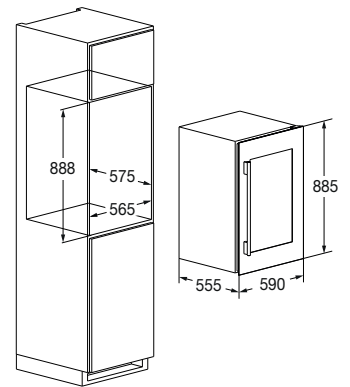

## Wine Cellar 88

FWC 8800 TC GBK

- Black Glass finish
- Digital touch display
- Reversible door
- Capacity: 40 bottles Ø 76 mm
- Ventilated cooling
- Control light indicator
- Interior LED lighting
- Two temperature zones

## Features

The wine cellar column has an upper and lower area and features an independent temperature regulation from +5°C to +20°C. Moreover, the cellar is equipped with antivibration and anticondensation systems and a UV-insulating glass pane. This appliance comes with 5 beech wood sliding shelves (one shelf for 4 champagne bottles) and a fixed lower shelf.

# WINE CELLARS

WINE CELLAR 88

FWC 8800 TC GBK	
Type	Wine cellar
Finish	Built-In
Bottle no. (Ø 76 mm)	40
Door finish	Black Glass
Reversible door	•
<b>PERFORMANCE</b>	
Cooling system	Ventilated
Temperature zones	2
Adjustable upper zone temperature (°C)	from 5 to 20
Adjustable lower zone temperature (°C)	from 5 to 20
Efficiency class	G
Anti-vibration system	•
Anti-condensation system	•
Climate class	SN-T
Sound level dB (A) re1pW	40
<b>CONTROL SYSTEM</b>	
Electronic regulation	•
Digital touch display	•
Double automatic hot / cold circuit	•
Control light indicator	•
<b>ACCESSORIES</b>	
UV-insulating glass pane	•
Lighting	LED
Wooden shelves / type	5 / Beech
Champagne shelf (4 bottles)	•
Sliding shelves	5
<b>POWER RATING</b>	
Max power absorbed at 220 V	160W
Power supply (V - Hz)	220-240 / 50
Plug (Schuko)	•
<b>DIMENSIONS</b>	
Height (mm)	885
Width (mm)	590
Depth (mm)	555
Built-In Cut Out (W x L x D) mm	888 x 565 x 575