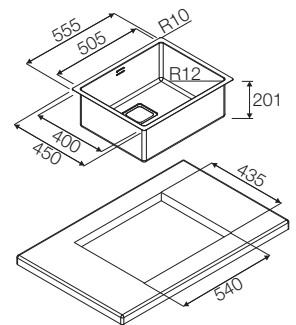

## Flush-mount and Top semi-flush-mount sinks 55

P1B 5545 Q F SF

- AISI 304 L stainless steel with satin finish
- 600 mm base
- Single bowl
- Radius 10 for installation
- Bowl depth: 200 mm

## Features

This 1 mm thick bowl can be flush-mount or semi-flush-mount. The elegant satin AISI 304 stainless steel finish perfectly blends in a modern kitchen, as it combines aesthetics with functionality. It comes with the following accessories: a square one-way drain plug and a one-way siphon.