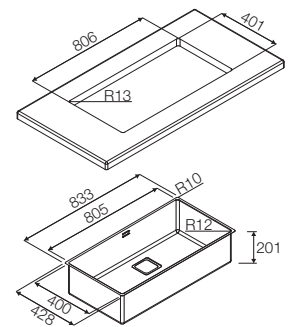

Undermount sink

83

P1B 8343 Q U

- Aisi 304 L stainless steel with satin finish
- 900 mm base
- Large single bowl
- Radius 10 for installation
- Bowl depth: 200 mm

Features

The elegant satin AISI 304 stainless steel finish perfectly blends in a modern kitchen, as it combines aesthetics with functionality. This large bowl is mounted underneath the worktop to provide continuity between the bowl and the worktop. It comes with the following accessories: a square one-way drain plug and a one-way siphon.