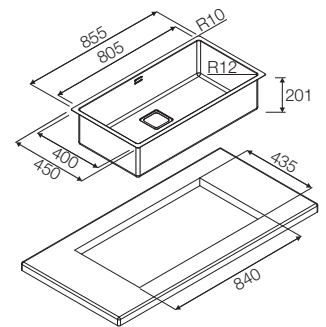

Flush-mount and semi-flush-mount sinks 85

P1B 8545 Q F SF

- AISI 304 L stainless steel with satin finish
- 900 mm base
- Large single bowl
- Radius 10 for installation
- Bowl depth: 200 mm

Features

The elegant satin AISI 304 stainless steel finish perfectly blends in a modern kitchen, as it combines aesthetics with functionality. This 1 mm thick bowl can be flush-mount or semi-flush-mount. It comes with the following accessories: a square one-way drain plug and a one-way siphon.