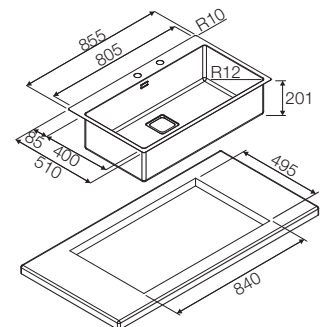

Flush-mount and semi-flush-mount sinks 86

P1B 8651 QA F SF

- AISI 304 L stainless steel with satin finish
- 900 mm base
- Large single bowl
- Radius 10 for installation
- Bowl depth: 200 mm
- Mixer set up

Features

The elegant satin AISI 304 stainless steel finish perfectly blends in a modern kitchen, as it combines aesthetics with functionality. This 1 mm thick bowl can be flush-mount or semi-flush-mount. It comes with the following accessories: a square one-way drain plug and a one-way siphon.