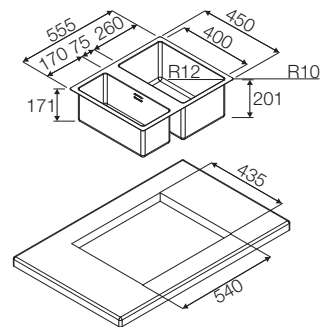

Flush-mount and Top semi-flush-mount sinks 55

P2B 5545 Q F SF R

- Aisi 304 L stainless steel with satin finish
- 600 mm base
- Double bowl
- Radius 10 for installation
- Bowl depth: 200 mm

Features

Asymmetric double-bowl sink made with an elegant satin AISI 304 stainless steel finish that perfectly blends with a modern kitchen style, combining aesthetics with functionality. This 1 mm thick sink can be flush-mount or semi-flush-mount. It comes with the following accessories: squared two-way overflow drain plug and a two-way siphon.