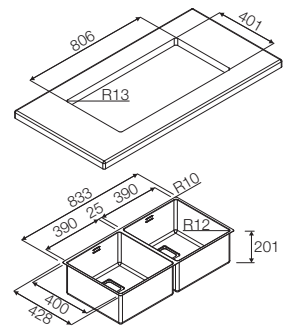

Undermount sink

83

P2B 8343 Q U

- Aisi 304 L stainless steel with satin finish
- 900 mm base
- Double bowl
- Radius 10 for installation
- Bowl depth: 200 mm

Features

Two-bowl sink with a satin AISI 304 stainless steel finish that perfectly blends in a modern kitchen. It is mounted underneath the worktop to provide continuity between the bowl and the worktop. It comes with the following accessories: automatic squared 2-way overflow drain plug and a two-way siphon.