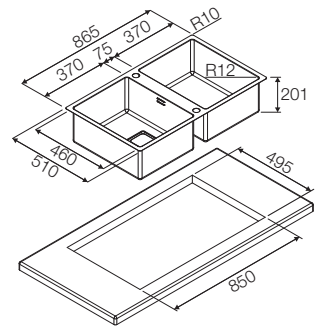

Flush-mount and Top semi-flush-mount sinks 86

P2B 8651 QA F SF

- Aisi 304 L stainless steel with satin finish
- 900 mm base
- Double bowl
- Radius 10 for installation
- Bowl depth: 200 mm
- Mixer set up

Features

Double-bowl sink made with a satin AISI 304 stainless steel finish that perfectly blends in a modern kitchen, as it combines aesthetics with functionality. This 1 mm thick sink can be flush-mount or semi-flush-mount. It comes with the following accessories: squared two-way overflow drain plug and a two-way siphon.