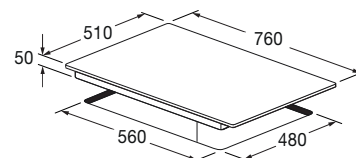

Gas hob 75

QH 765 GWK X

- Electric ignition under the knob
- Stainless steel finish
- Knobs with a black stainless steel finish
- Sturdy cast iron grates

Features

This hob features a Wok burner (4.0 kW) on the LH side, away from the other burners, to leave room for the other pans. It also has 5 burners with Stop-Gas system.

This hob comes with the following accessories: a cast iron Wok adapter and a cast iron grate reducer.

SATIN-FINISH STAINLESS STEEL

QH 765 GWK X

EAN 8019801008902

GAS HOBS

STEEL GAS HOBS

QH 765 GWK X	
Type	5 cooking zones
Finish	Stainless Steel
Grids	Cast-iron
PERFORMANCE	
Front RH	1750 W
Rear RH	1750 W
Front Centre RH	1000 W
Rear Centre RH	3000 W
Front Centre LH	-
Front LH	4000 W
Rear LH	-
FEATURES	
Knob regulation / type	• / Metal knobs
Electric ignition under the knob	•
Gas safety	•
ACCESSORIES	
Wok adapter	•
Adapter for small pans	•
POWER RATING	
Voltage / Frequency (V - Hz)	220 - 240 V; 50 - 60 Hz
Power cord	•
Plug	Schuko
DIMENSIONS	
Width (mm)	760
Height (mm)	50
Depth (mm)	510
Built-In Cut Out (W x D) mm	560 x 480