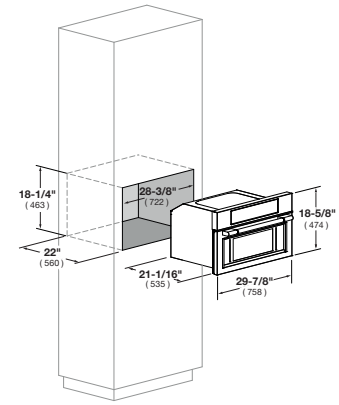

CODE ID		30" PRO SPEED OVEN - F6PSPD30S1	
Type	Microwave - Speed Oven		
Finish	Stainless steel		
Temperature Regulation	Electronic		
FUNCTIONS			
Microwave	•		
Microwave / Steam convection	•		
Convection roast	•		
Convection broil	•		
Broil	•		
Eco convection bake	-		
Recipes	•		
Oven Lights	•		
CONTROL PANEL			
Control type	MODULAR - Electronic		
Display	TFT 3.5"		
Menu Recipes	•		
Commands	Dual Full Touch Keyboard		
Language	4		
SPECIAL FEATURES			
Manual Fast Preheat	-		
Meat Probe	-		
12/24 hour clock format	•		
°C/°F	•		
OVEN DOOR(S)			
Cool door	•		
OVEN CAPACITY			
Gross Capacity (cuft)	1.2		
Usable Capacity (cuft)	1.0		
Cavity Enamel Color	Stainless Steel		
Rack Positions	3		
Oven Lights	1x20W Halogen		
Broil Upper Heating Element	1500W (240V)		
Steamer	-		
Lower Element Wattage	-		
Convection Element Wattage	2300W (240V)		
ACCESSORIES			
Chrome racks	1		
Stainless Steel Tray	•		
Telescopic chrome rack	-		
SIZE			
Overall dim - width	29 - 7/8"		758 mm
Overall dim - height	18 - 5/8"		473 mm
Overall dim - depth	21"		533 mm
Cutout - width	25 - 3/4"		654 mm
Cutout - height (min)	18"		458 mm
Cutout - depth (min)	22"		560 mm
POWER / RATINGS			
KW/Amps rating at 240V, 60Hz	3.4kW - 14A		
KW/Amps rating at 208V, 60Hz	2.7kW - 13A		
Microwave Input power	1850 W		
Microwave Output power	900 W		
Microwave frequency	2450 mHz		
Cable + Conduit	•		
INSTRUCTION FOR USE			
Use & Care Manual / Installation Manual	EN, SP, FR		