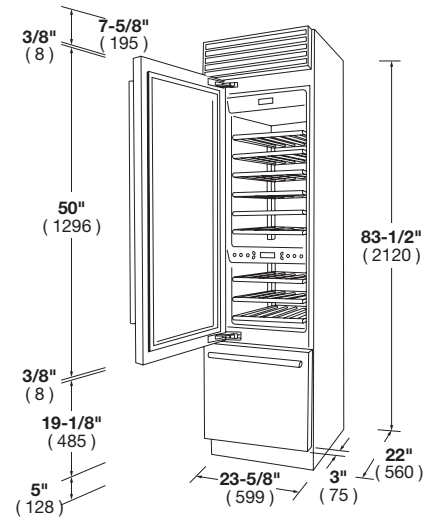

## WINE CELLAR

Cave Storage Compartment  
Natural Wood Shelves for 36 bottles  
Wine Cellar Compartment  
Natural Wood Shelves for 18 bottles  
TriplePlay Refrigeration  
Total No Frost  
LED Lighting  
Brilliant white aluminium interior  
FlexZone Bottom Drawer

## OPTIONAL ACCESSORIES

REFSBSPRO60  
Coupling kit with a 36" fridge

# SOFIA

24" PROFESSIONAL WINE CELLAR

CODE ID	LEFT HINGE	F7PBW24S2-L 24" PROFESSIONAL WINE CELLAR	F7PBW24S2-R 24" PROFESSIONAL WINE CELLAR	RIGHT HINGE
Series and Finish	Series 700 - Professional Design - Stainless Steel			
<b>PERFORMANCES/CAPACITY</b>				
Noise Level db			41	
Riserva Compartment capacity (bottles)			36	
Wine Cellar Compartment capacity (bottles)			18	
Flexzone Bottom-Drawer capacity (cbft)			2	
<b>FEATURES</b>				
<b>Riserva storage compartment</b>				
Natural wood shelves			6	
<b>Wine Cellar Compartment</b>				
Natural wood shelves			3	
<b>Flexzone Bottom-Drawer</b>				
White Painted Drawers			1	
Internal Drawers			1	
LED lighting			•	
Glass door			•	
<b>Equipment</b>				
TriplePlay Refrigeration			•	
No Frost			•	
Flexzone			•	
TruPivot hinges			•	
<b>DIMENSIONS/WEIGHT</b>				
Width in		23 - 5/8"	600 mm	
Height in		83 - 1/2"	2121 mm	
Depth without handle in		25"	635 mm	
Minimum niche height in		84"	2134 mm	
Door clearance in		46"	1168 mm	
Door opening angle	105°			
Net Weight		463 lbs	210 kg	
<b>POWER / RATINGS (115 V, 60 HZ)</b>				
Watts / Amps			472W - 4.1A	
Power Cable			Nema 5-15P	
<b>INSTRUCTIONS FOR USE</b>				
Use & Care Manual / Installation Manual			English / French / Spanish	