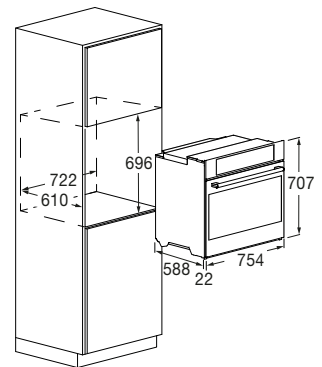

Features

The control panel has different functions, including preset cooking functions and the possibility to modify the recipes. With the Meat Probe, you can obtain perfect results because it allows you to monitor the cooking progress by measuring the food core temperature.

This product comes with the following accessories: two sets of fully removable telescopic rails, a Meat Probe, a maxi enamelled tray, a flat rack, an enamelled AirFry tray, and a pizza kit (round grill rack, shovel, and firestone).

STAINLESS STEEL
FCPO 315 P TEM 2F X
EAN 8019801027279