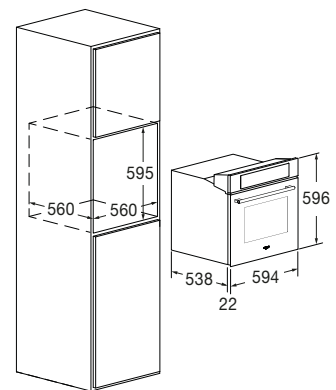

## Features

Piro Pizza oven cooks pizza at 350 °C in three minutes (Pizza Pizzeria Function). The control panel has different functions, including preset cooking functions and the possibility to modify the recipes. With the Meat Probe, you can monitor the cooking progress by measuring the food core temperature. The oven's cavity is cleaned automatically, thanks to the pyrolytic self-cleaning function. This product comes with the following accessories: two sets of telescopic rails, a Meat Probe, an enamelled tray, a flat rack, an enamelled AirFry tray, and a pizza kit (round grill rack, shovel, and firestone).