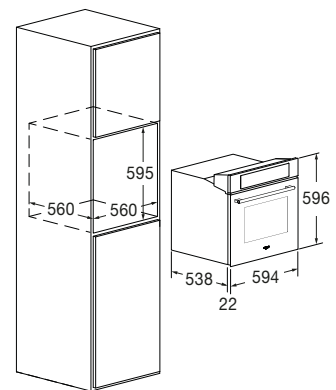

Features

Piro Pizza oven cooks pizza at 350 °C in three minutes (Pizza Pizzeria Function). The control panel has different functions, including preset cooking functions and the possibility to modify the recipes. With the Meat Probe, you can monitor the cooking progress by measuring the food core temperature. The oven's cavity is cleaned automatically, thanks to the pyrolytic self-cleaning function. This product comes with the following accessories: two sets of telescopic rails, a Meat Probe, an enamelled tray, a flat rack, an enamelled AirFry tray, and a pizza kit (round grill rack, shovel, and firestone).

WHITE GLASS
FCPO 6215 P TEM WH
EAN 8019801027712

PLANO

PIRO MULTIFUNCTION OVEN 60

FCPO 6215 P TEM WH	
Type	Electronic pyrolytic multifunction
Finish	White Glass
Interiors: enamelled / other	Ultra Black Piro / -
FEATURES	
Efficiency class	A +
Capacity (litres)	65 L
Forced cooling	•
Functions no.	18
PERFORMANCE	
Max cooking temperature	290 °C
Pizza Pizzeria 350 °C function	350 °C
AirFry (oven-frying)	•
Pyrolysis temperature	470 °C
Pyrolytic	•
CONTROLS	
Operating system	Creactive Extended
Pre-loaded and editable recipes	•
Auto power off	•
Booster	•
Meat probe	•
SAFETY	
Door lock (during pyrolysis)	•
Cool-touch door / no. of glass panes	• / 4
SOFT CLOSING door	•
ACCESSORIES	
Lighting (Halogen, 20 W) no.	2
Set of telescopic rails no.	2
Trays no. / type	1 / enamelled
Enamelled AirFry trays no.	1
Flat racks no.	1
Round pizza rack	•
Pizza Stone	•
Pizza shovel	•
POWER RATING	
Max electrical power (W)	3450 W
Voltage / Frequency (V - Hz)	220 - 40 / 50 - 60 Hz
Power cord	•
Plug	Schuko
DIMENSIONS	
Width (mm)	594
Height (mm)	596
Depth (mm)	560
Built-In Cut Out (W x H x D) mm	560 x 595 x 560