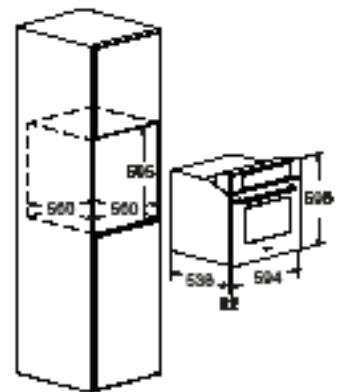

Features

Piro Pizza oven cooks pizza at 350 °C in three minutes (Pizza Pizzeria Function). The control panel has different functions, including preset cooking functions and the possibility to modify the recipes. With the Meat Probe, you can monitor the cooking progress by measuring the food core temperature. The oven's cavity is cleaned automatically, thanks to the pyrolytic self-cleaning function. This product comes with the following accessories: two sets of telescopic rails, a Meat Probe, an enamelled tray, a flat rack, an enamelled AirFry tray, and a pizza kit (round grill rack, shovel, and firestone).

STAINLESS STEEL
FCPO 6215 P TEM X
EAN 8019801027699

PLANO

PIRO MULTIFUNCTION OVEN 60

FCPO 6215 P TEM X	
Type	Electronic pyrolytic multifunction
Finish	Stainless Steel
Interiors: enamelled / other	Ultra Black Piro / -
FEATURES	
Efficiency class	A +
Capacity (litres)	65 L
Forced cooling	•
Functions no.	18
PERFORMANCE	
Max cooking temperature	290 °C
Pizza Pizzeria 350 °C function	350 °C
AirFry (oven-frying)	•
Pyrolysis temperature	470 °C
Pyrolytic	•
CONTROLS	
Operating system	Creactive Extended
Pre-loaded and editable recipes	•
Auto power off	•
Booster	•
Meat probe	•
SAFETY	
Door lock (during pyrolysis)	•
Cool-touch door / no. of glass panes	• / 4
SOFT CLOSING door	•
ACCESSORIES	
Lighting (Halogen, 20 W) no.	2
Set of telescopic rails no.	2
Trays no. / type	1 / enamelled
Enamelled AirFry trays no.	1
Flat racks no.	1
Round pizza rack	•
Pizza Stone	•
Pizza shovel	•
POWER RATING	
Max electrical power (W)	3450 W
Voltage / Frequency (V - Hz)	220 - 40 / 50 - 60 Hz
Power cord	•
Plug	Schuko
DIMENSIONS	
Width (mm)	594
Height (mm)	596
Depth (mm)	560
Built-In Cut Out (W x H x D) mm	560 x 595 x 560