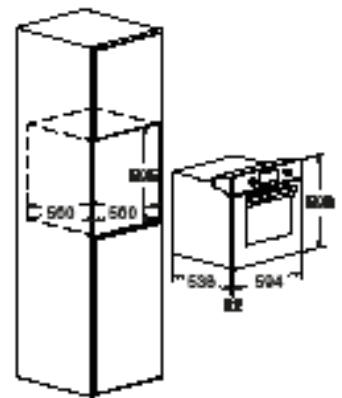

Features

This product stands out for its user-friendly knob control completed with a functional digital display. The various timing functions are easy to set and clearly intelligible. The oven features a 65 l ultra black enamelled cooking chamber. Moreover, it's fitted with an efficient safety system, including a door with an automatic lock during the self-cleaning cycle, a control panel with safety switch and tangential cooling ventilation.