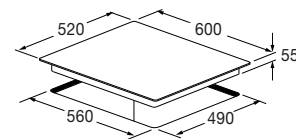

Induction hob 60

FCH 604 ID TS BK

- Touch Slider controls
- Black Glass Ceramic finish
- 4 cooking zones (2 vertical bridge zones)
- 9 power levels + Booster
- Automatic pre-heating function
- Pre-Set: 40°, 70°, 90°
- Power limit (optional)
- Timer

BLACK GLASS CERAMIC
FCH 604 ID TS BK
EAN 8019801032358

INDUCTION HOBS

GLASS-CERAMIC INDUCTION HOBS

FCH 604 ID TS BK	
Type	4 cooking zones
Finish	Black Glass Ceramic
PERFORMANCE	
Octa Bridge N. Pot. MIN / MAX	2 Bridge Zones 2100 / 3000 W
Consumption reduction, removable	•
Max electrical power (W)	7360 W
FEATURES	
Operating system	Slider Touch
AUTO cooking	•
Timer	•
Residual heat detector (H)	•
Keypad lock	•
Power levels no.	9 + P
Digital display	•
ACCESSORIES	
Scraper	•
Power cord	•
DIMENSIONS	
Width (mm)	600
Height (mm)	55
Depth	520
Built-In Cut Out (W x D) mm	560 x 490