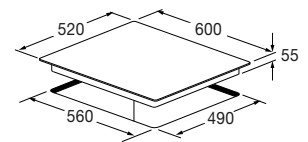

## Induction hob 60

FCH 604 ID TS WH

- Touch Slider controls
- White Glass Ceramic finish
- 4 cooking zones (2 vertical bridge zones)
- 9 power levels + Booster
- Automatic pre-heating function
- Pre-Set: 40°, 70°, 90°
- Power limit (optional)
- Timer

# INDUCTION HOBS

GLASS-CERAMIC INDUCTION HOBS

FCH 604 ID TS WH	
Type	4 cooking zones
Finish	White Glass Ceramic
<b>PERFORMANCE</b>	
Octa Bridge N.   Pot. MIN / MAX	2 Bridge Zones   2100 / 3000 W
Consumption reduction, removable	•
Max electrical power (W)	7360 W
<b>FEATURES</b>	
Operating system	Slider Touch
AUTO cooking	•
Timer	•
Residual heat detector (H)	•
Keypad lock	•
Power levels no.	9 + P
Digital display	•
<b>ACCESSORIES</b>	
Scraper	•
Power cord	•
<b>DIMENSIONS</b>	
Width (mm)	600
Height (mm)	55
Depth	520
Built-In Cut Out (W x D) mm	560 x 490