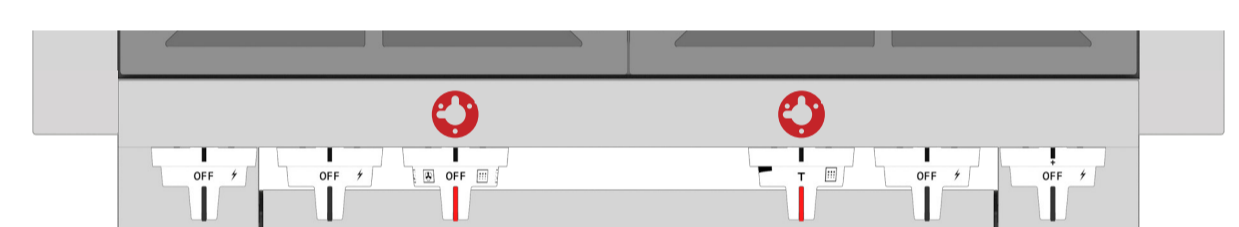

CODE ID **F6PGR304S2** 30' ALL GAS PRO RANGE