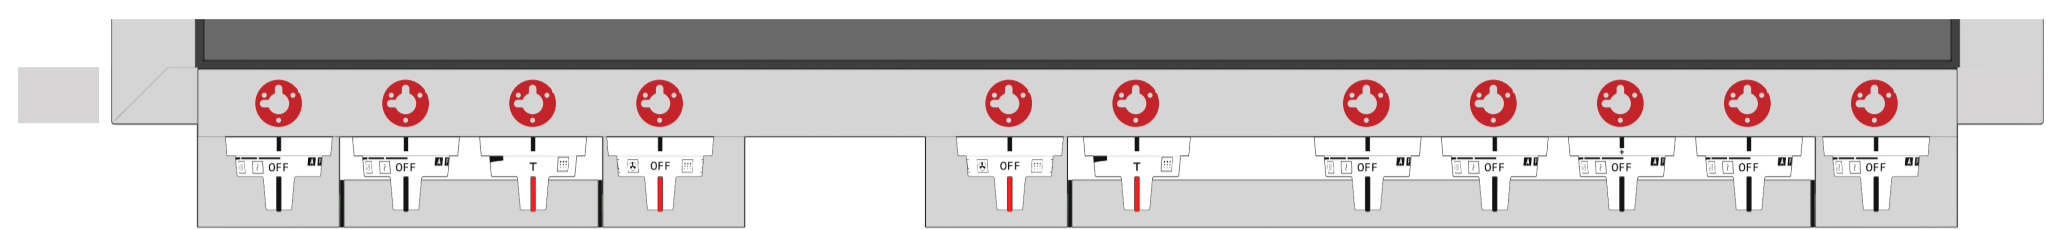

KNOB LAYOUT MODEL BY MODEL

NOTE :  THIS SYMBOL INDICATES THE PRESENCE OF THE FLANGE ON THE BEZEL

FULGOR MILANO

PROFESSIONAL RANGE

48" SOFIA RANGE

11 BEZEL KIT

CODE ID **F6PIR485GS1** 48' IND. PRO RANGE GRIDDLE

CODE ID **F6PIR487S1** 48' IND. PRO RANGE ALL GLASS

CODE ID **F6PDF486GS1** 48' DF PRO RANGE GRIDDLE

CODE ID **F6PGR486GS2** 48' GAS PRO RANGE GRIDDLE

36" SOFIA RANGE

11 BEZEL KIT

CODE ID **F6PIR365S1** 36' INDUCTION PRO RANGE

CODE ID **F6PDF366S1** 36' PRO DUAL FUEL RANGE

CODE ID **F6PGR366S2** 36' ALL GAS PRO RANGE

CODE ID **F6PDF364GS1** 36' DF PRO RANGE GRIDDLE

CODE ID **F6PGR364GS2** 36' ALL GAS PRO RANGE GRIDDLE

30" SOFIA RANGE