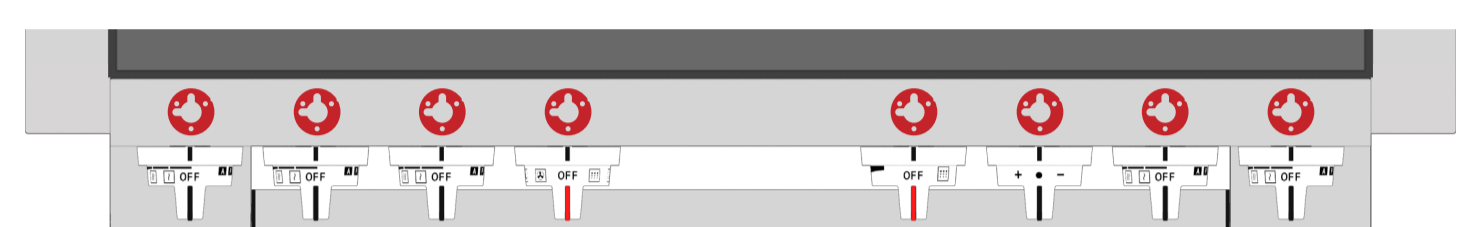

CODE ID **F6PDF366S1** 36' PRO DUAL FUEL RANGE

CODE ID **F6PGR366S2** 36' ALL GAS PRO RANGE

CODE ID **F6PDF364GS1** 36' DF PRO RANGE GRIDDLE

CODE ID **F6PGR364GS2** 36' ALL GAS PRO RANGE GRIDDLE

30" SOFIA RANGE