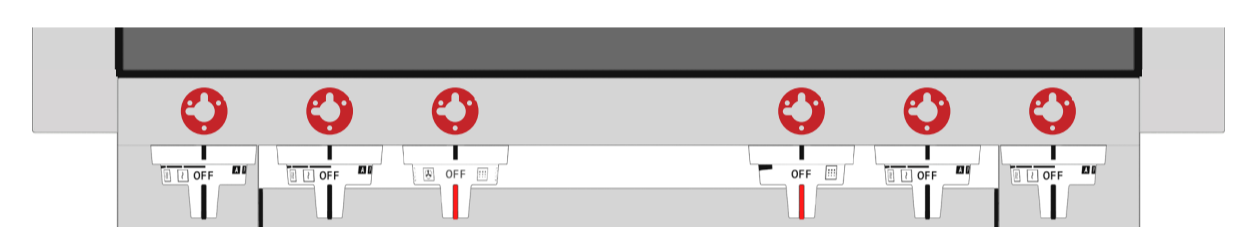

CODE ID **F6PDF304S1** 30 DUAL FUEL PRO RANGE