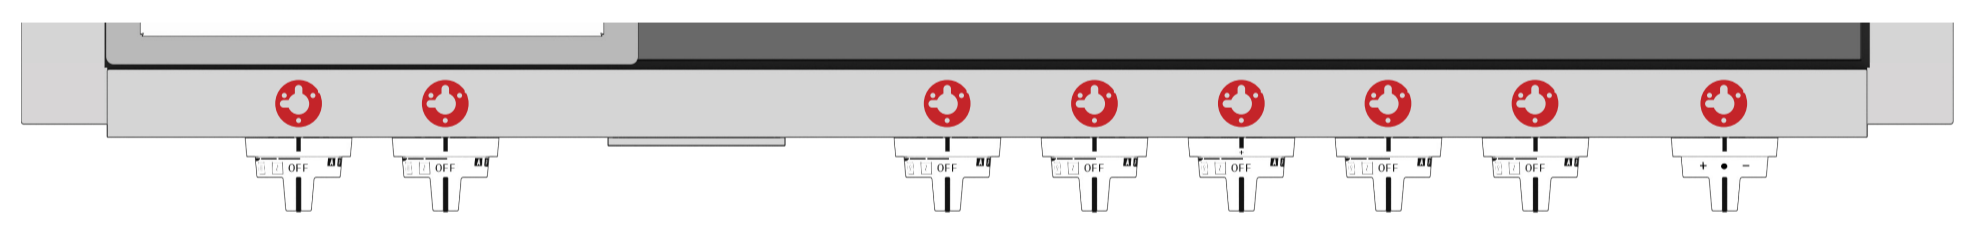

FULGOR MILANO

PROFESSIONAL RANGETOP

48" SOFIA RANGETOP

11 BEZEL KIT

CODE ID **F6IRT485GS1** 48" IND PRO RANGETOP GRIDDLE

CODE ID **F6IRT487S1** 48" IND PRO RANGETOP ALL GLASS