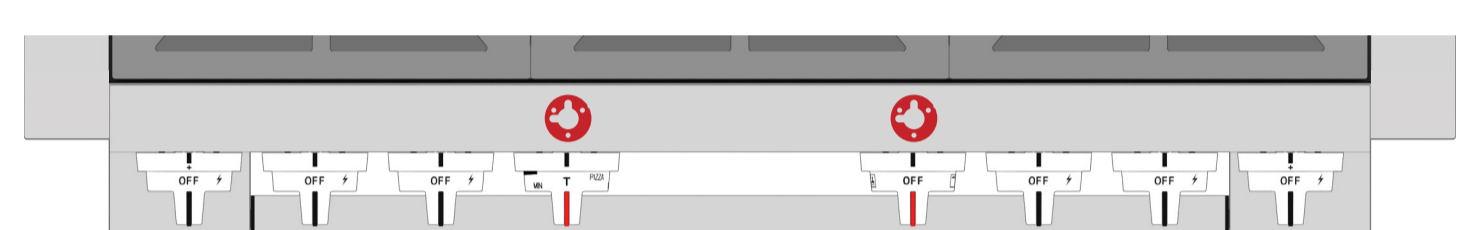

KNOB LAYOUT MODEL BY MODEL

NOTE :  THIS SYMBOL INDICATES THE PRESENCE OF THE FLANGE ON THE BEZEL

FULGOR MILANO

PROFESSIONAL RANGE

48" SOFIA RANGE

11 BEZEL KIT

CODE ID **F6PIR485GS1** 48' IND. PRO RANGE GRIDDLE

CODE ID **F6PIR487S1** 48' IND. PRO RANGE ALL GLASS

CODE ID **F6PDF486GS1** 48' DF PRO RANGE GRIDDLE

CODE ID **F6PGR486GS2** 48' GAS PRO RANGE GRIDDLE

36" SOFIA RANGE

11 BEZEL KIT

CODE ID **F6PIR365S1** 36' INDUCTION PRO RANGE

CODE ID **F6PDF366S1** 36' PRO DUAL FUEL RANGE

CODE ID **F6PGR366S2** 36' ALL GAS PRO RANGE

CODE ID **F6PDF364GS1** 36' DF PRO RANGE GRIDDLE

CODE ID **F6PGR364GS2** 36' ALL GAS PRO RANGE GRIDDLE

30" SOFIA RANGE