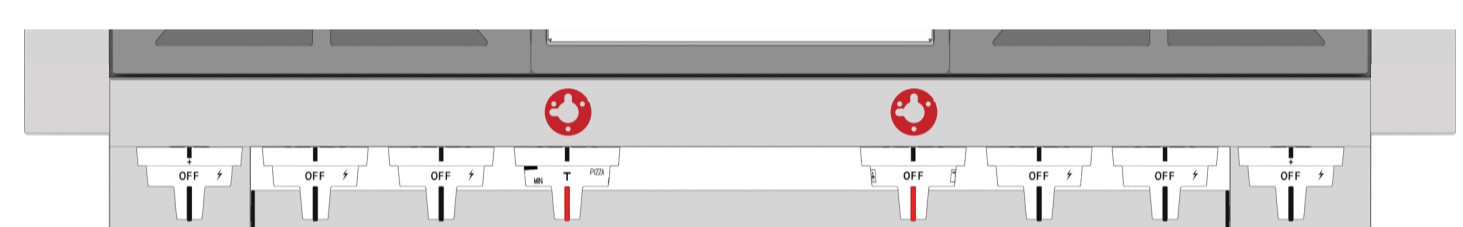

CODE ID **F6PDF366S1** 36' PRO DUAL FUEL RANGE

CODE ID **F6PGR366S2** 36' ALL GAS PRO RANGE

CODE ID **F6PDF364GS1** 36' DF PRO RANGE GRIDDLE

CODE ID **F6PGR364GS2** 36' ALL GAS PRO RANGE GRIDDLE

30" SOFIA RANGE