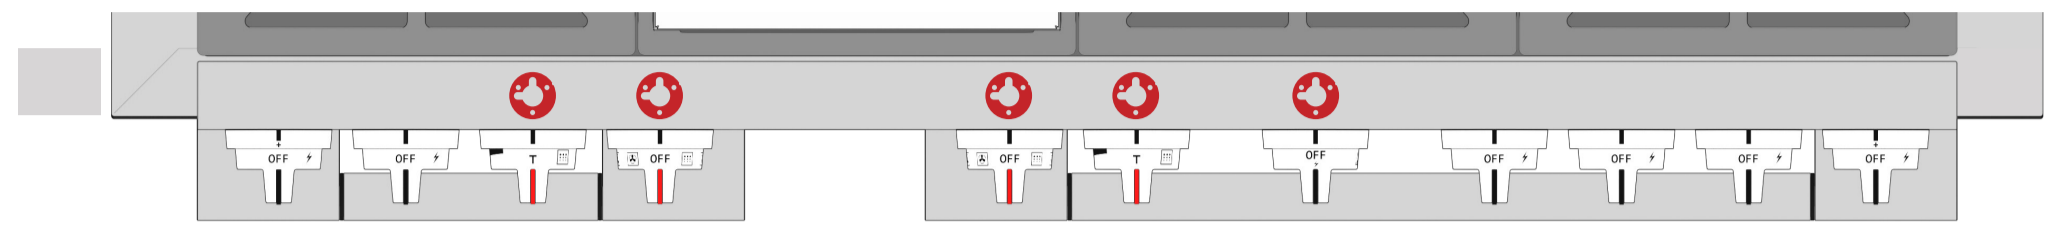

KNOB LAYOUT MODEL BY MODEL

NOTE :  THIS SYMBOL INDICATES THE PRESENCE OF THE FLANGE ON THE BEZEL

FULGOR MILANO

PROFESSIONAL RANGE

48" SOFIA RANGE

11 BEZEL KIT

CODE ID **F6PIR485GS1** 48' IND. PRO RANGE GRIDDLE

CODE ID **F6PIR487S1** 48' IND. PRO RANGE ALL GLASS

CODE ID **F6PDF486GS1** 48' DF PRO RANGE GRIDDLE

CODE ID **F6PGR486GS2** 48' GAS PRO RANGE GRIDDLE

36" SOFIA RANGE

11 BEZEL KIT

CODE ID **F6PIR365S1** 36' INDUCTION PRO RANGE

CODE ID **F6PDF366S1** 36' PRO DUAL FUEL RANGE

CODE ID **F6PGR366S2** 36' ALL GAS PRO RANGE

CODE ID **F6PDF364GS1** 36' DF PRO RANGE GRIDDLE

CODE ID **F6PGR364GS2** 36' ALL GAS PRO RANGE GRIDDLE

30" SOFIA RANGE