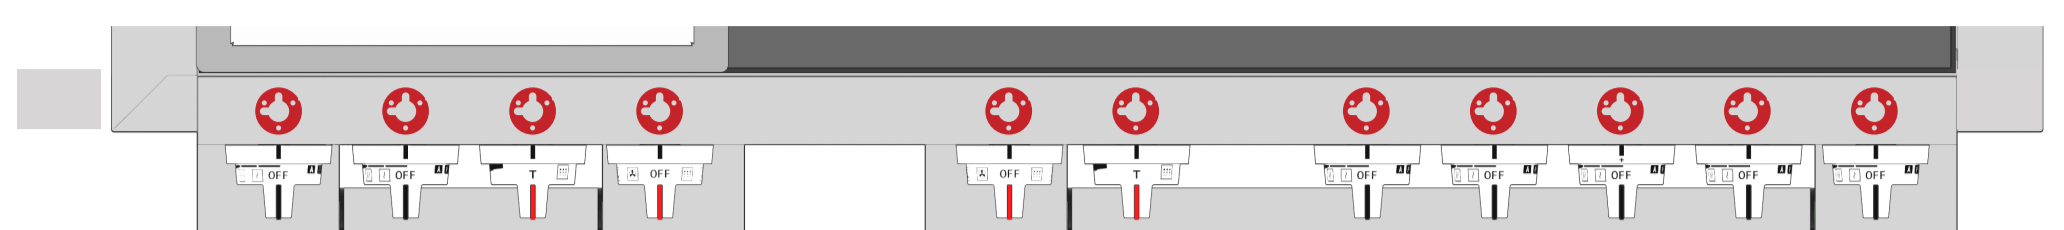

KNOB LAYOUT MODEL BY MODEL

NOTE :  THIS SYMBOL INDICATES THE PRESENCE OF THE FLANGE ON THE BEZEL

FULGOR MILANO

PROFESSIONAL RANGE

48" SOFIA RANGE

11 BEZEL KIT

CODE ID **F6PIR485GS1** 48' IND. PRO RANGE GRIDDLE

CODE ID **F6PIR487S1** 48' IND. PRO RANGE ALL GLASS

CODE ID **F6PDF486GS1** 48' DF PRO RANGE GRIDDLE

CODE ID **F6PGR486GS2** 48' GAS PRO RANGE GRIDDLE

36" SOFIA RANGE

11 BEZEL KIT

CODE ID **F6PIR365S1** 36' INDUCTION PRO RANGE

CODE ID **F6PDF366S1** 36' PRO DUAL FUEL RANGE

CODE ID **F6PGR366S2** 36' ALL GAS PRO RANGE

CODE ID **F6PDF364GS1** 36' DF PRO RANGE GRIDDLE

CODE ID **F6PGR364GS2** 36' ALL GAS PRO RANGE GRIDDLE

30" SOFIA RANGE