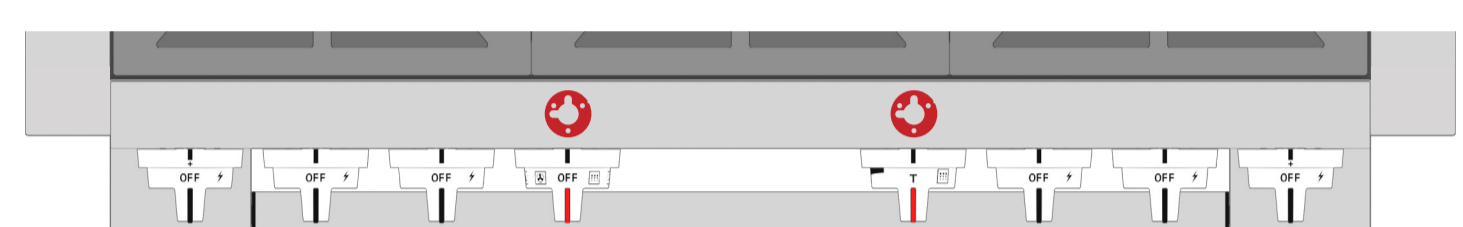

KNOB LAYOUT MODEL BY MODEL

NOTE :  THIS SYMBOL INDICATES THE PRESENCE OF THE FLANGE ON THE BEZEL

FULGOR MILANO

PROFESSIONAL RANGE

48" SOFIA RANGE

11 BEZEL KIT

CODE ID **F6PIR485GS1** 48' IND. PRO RANGE GRIDDLE

CODE ID **F6PIR487S1** 48' IND. PRO RANGE ALL GLASS

CODE ID **F6PDF486GS1** 48' DF PRO RANGE GRIDDLE

CODE ID **F6PGR486GS2** 48' GAS PRO RANGE GRIDDLE

36" SOFIA RANGE

11 BEZEL KIT

CODE ID **F6PIR365S1** 36' INDUCTION PRO RANGE

CODE ID **F6PDF366S1** 36' PRO DUAL FUEL RANGE

CODE ID **F6PGR366S2** 36' ALL GAS PRO RANGE

CODE ID **F6PDF364GS1** 36' DF PRO RANGE GRIDDLE

CODE ID **F6PGR364GS2** 36' ALL GAS PRO RANGE GRIDDLE

30" SOFIA RANGE