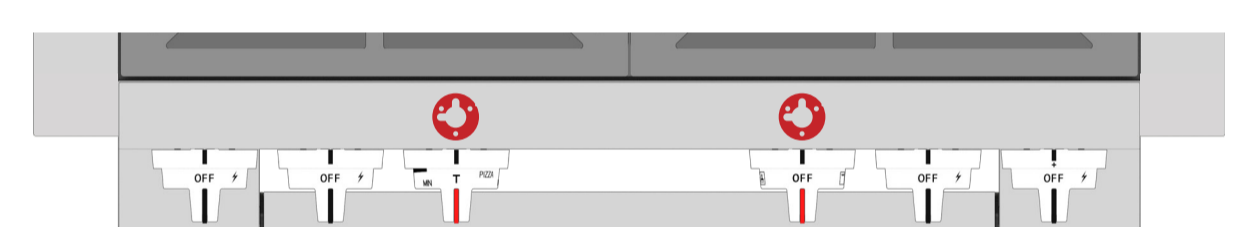

6 BEZEL KIT

CODE ID **F6PIR304S1** 30' INDUCTION PRO RANGE

CODE ID **F6PDF304S1** 30 DUAL FUEL PRO RANGE

CODE ID **F6PGR304S2** 30' ALL GAS PRO RANGE

FULGOR MILANO

PROFESSIONAL RANGETOP

48" SOFIA RANGETOP

11 BEZEL KIT