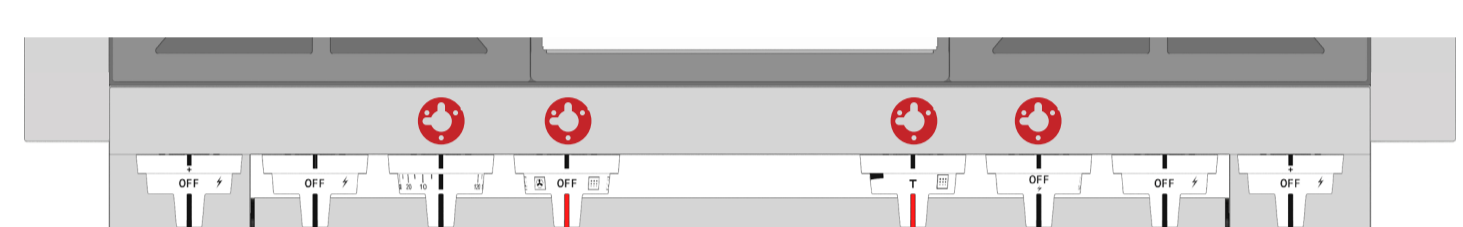

CODE ID **F6PIR487S1** 48' IND. PRO RANGE ALL GLASS

CODE ID **F6PDF486GS1** 48' DF PRO RANGE GRIDDLE

CODE ID **F6PGR486GS2** 48' GAS PRO RANGE GRIDDLE

36" SOFIA RANGE

11 BEZEL KIT

CODE ID **F6PIR365S1** 36' INDUCTION PRO RANGE

CODE ID **F6PDF366S1** 36' PRO DUAL FUEL RANGE

CODE ID **F6PGR366S2** 36' ALL GAS PRO RANGE

CODE ID **F6PDF364GS1** 36' DF PRO RANGE GRIDDLE

CODE ID **F6PGR364GS2** 36' ALL GAS PRO RANGE GRIDDLE

30" SOFIA RANGE