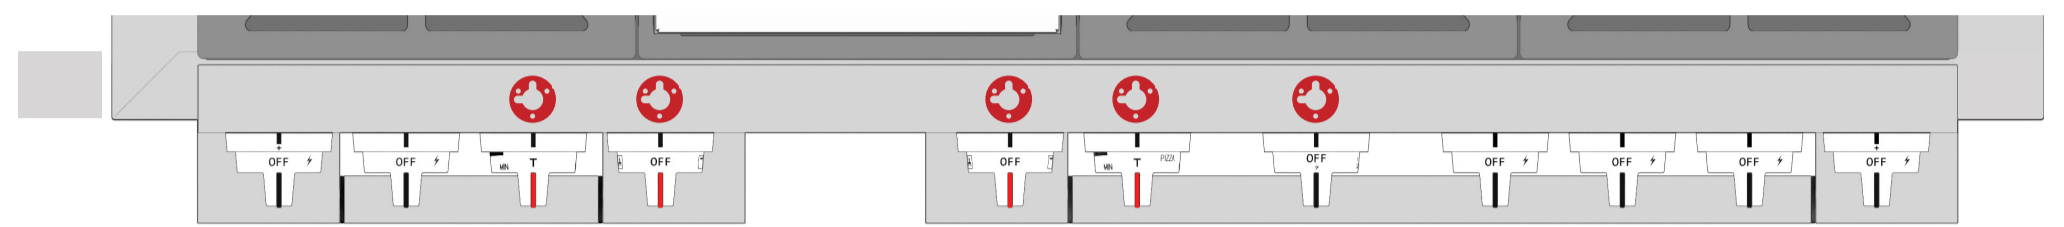

KNOB LAYOUT MODEL BY MODEL

NOTE :  THIS SYMBOL INDICATES THE PRESENCE OF THE FLANGE ON THE BEZEL

FULGOR MILANO

PROFESSIONAL RANGE

48" SOFIA RANGE

11 BEZEL KIT

CODE ID **F6PIR485GS1** 48' IND. PRO RANGE GRIDDLE

CODE ID **F6PIR487S1** 48' IND. PRO RANGE ALL GLASS

CODE ID **F6PDF486GS1** 48' DF PRO RANGE GRIDDLE

CODE ID **F6PGR486GS2** 48' GAS PRO RANGE GRIDDLE

36" SOFIA RANGE

11 BEZEL KIT

CODE ID **F6PIR365S1** 36' INDUCTION PRO RANGE

CODE ID **F6PDF366S1** 36' PRO DUAL FUEL RANGE

CODE ID **F6PGR366S2** 36' ALL GAS PRO RANGE

CODE ID **F6PDF364GS1** 36' DF PRO RANGE GRIDDLE

CODE ID **F6PGR364GS2** 36' ALL GAS PRO RANGE GRIDDLE

30" SOFIA RANGE