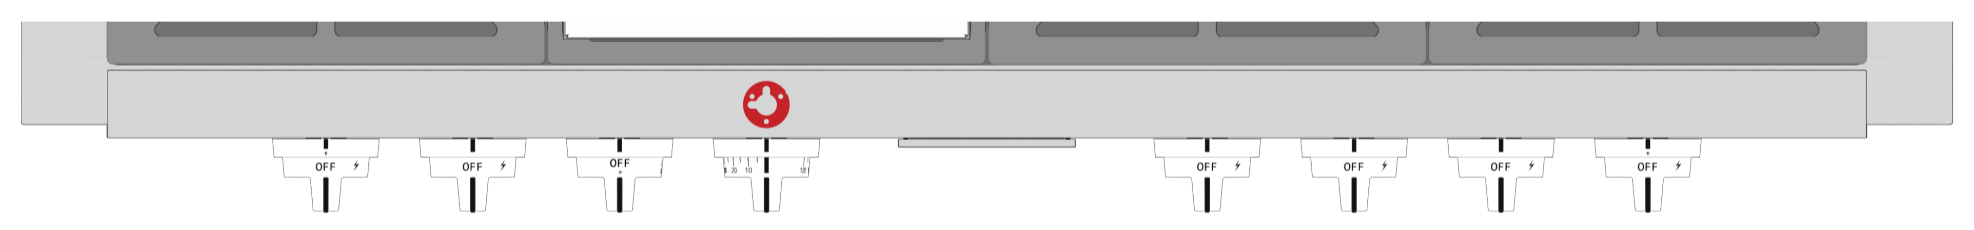

36" SOFIA RANGETOP

6 BEZEL KIT

CODE ID **F6IRT365S1** 36' IND PRO RANGETOP