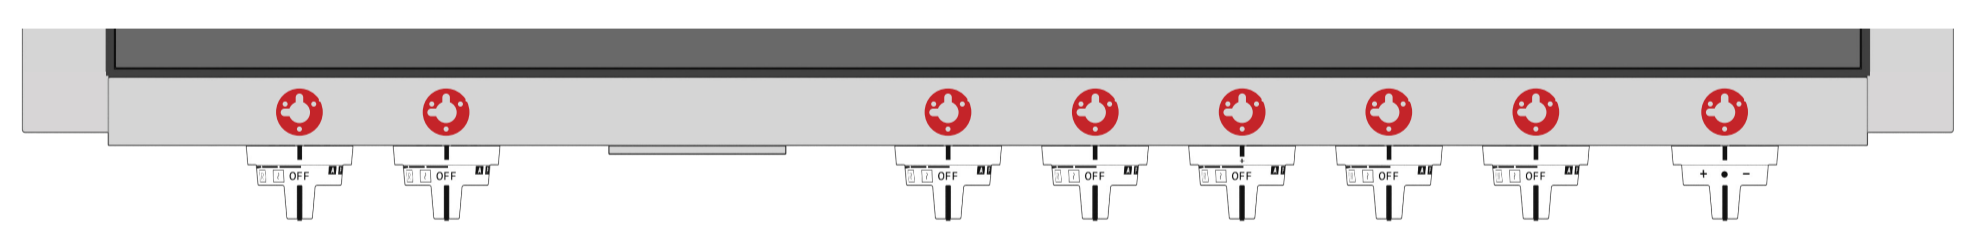

CODE ID **F6GRT486GS1** 48' PRO GAS RANGETOP