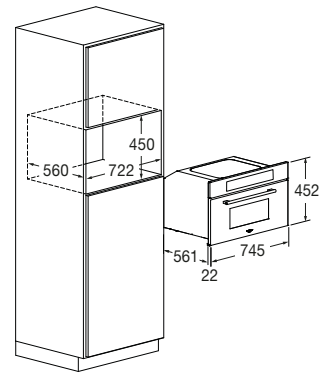

Features

The control panel has different functions, including preset cooking functions and the possibility to modify the recipes. Fulgor Milano combi oven is the solution to heat and cook food quickly, combining the advantages of a microwave oven with a traditional ventilated one. A complete and performing household appliance in a small space. With the microwave & ventilation function, you can cook golden broan dishes on the outside and well-cooked on the inside. This product comes with the following accessories: a glass turntable plate, a stainless steel tray, a flat grill rack and a round grill rack.

STAINLESS STEEL
FCMO 7510 TEM X
EAN 8019801032259