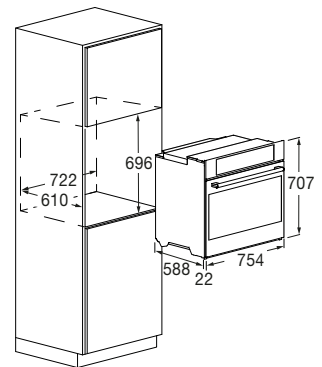

Features

The control panel has different functions, including preset cooking functions and the possibility to modify the recipes. With the Meat Probe, you can obtain perfect results because it allows you to monitor the cooking progress by measuring the food core temperature.

This product comes with the following accessories: two sets of fully removable telescopic rails, a Meat Probe, a maxi enamelled tray, a flat rack, an enamelled AirFry tray, and a pizza kit (round grill rack, shovel, and firestone).

BLACK GLASS
FCPO 315 P TEM 2F BK
EAN 8019801033317