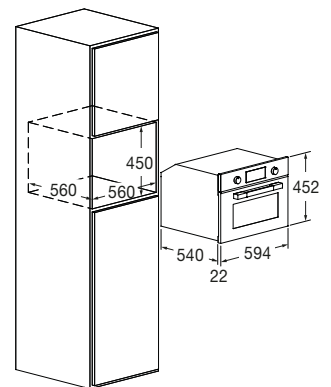

Features

Steam ovens cook food gently, healthily, and efficiently while preserving its organoleptic properties. The oven features a 34 l stainless steel cooking chamber. Moreover, it's fitted with an efficient safety system, including a door contact switch and tangential cooling ventilation. The appliance comes with the following accessories: a perforated tray with lid, a stainless steel support for perforated tray, a stainless steel tray, a flat grill rack and a water tank.

MATTE BLACK METAL
FUSO 4505 MT MBK
EAN 8019801027880