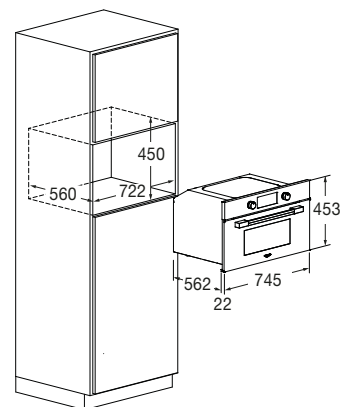

Features

Steam ovens cook food gently, healthily, and efficiently while preserving its organoleptic properties. The oven features a 34 l stainless steel cooking chamber. Moreover, it's fitted with an efficient safety system, including a door contact switch and tangential cooling ventilation.

The appliance comes with the following accessories: a perforated tray with lid, a stainless steel support for perforated tray, a stainless steel tray, a flat grill rack and a water tank.

MATTE BLACK METAL
FUSO 7505 MT MBK
EAN 8019801032037