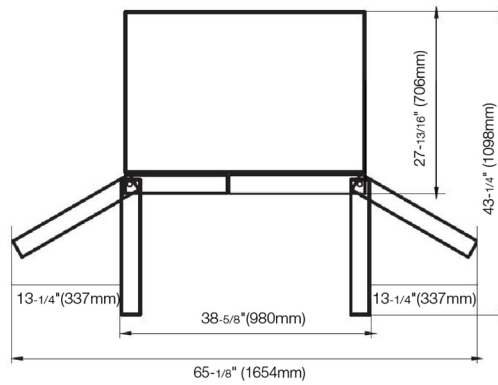

36" FRENCH DOOR FRIDGE

BOTTOM MOUNT STAINLESS STEEL FRIDGE

CODE ID	36" FRENCH DOOR FRIDGE FM4FBM36SS
Finish	Stainless Steel
PERFORMANCE/CAPACITY	
Cooling System	Frost Free
Control System	Electronic
Energy Star Qualified	Yes
Refrigerant	R600A
Noise Level dB(A)	42
Total Net Volume, cu. ft. (Liters)	20.3 (575)
Fresh Food Net Volume, cu. ft. (Liters)	14.2 (402)
Freezer Net Volume, cu. ft. (Liters)	6.1 (173)
FEATURES	
Fridge Compartment	
Control Display	Digital
Automatic Defrost	Yes
Interior Lighting	LED
Spill-proof Shelves	2
Crispers	3
Door Bins	6
Compressor	Inverter Fixed Frequency
Fan Assisted Cooling	Yes
Freezer Compartment	
Automatic Defrost	Yes
Freezer Drawers	1
Ice Maker	Yes
DIMENSIONS / WEIGHT	
Width in. (mm)	35-7/8 (911)
Height in. (mm)	70-1/16 (1780)
Depth in. (mm)	27-13/16 (706)
Product Weight lbs. (kg)	191.8 (87)
POWER / RATINGS	
Dedicated Circuit, V/Amps	120 V - 15 A
Supply voltage, V/Hz	120 V - 60 Hz
Rated Current, Amps	2.7 A