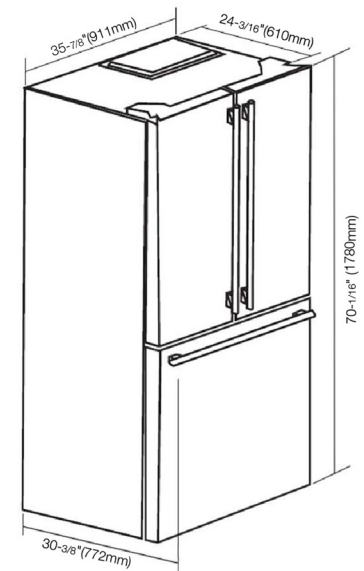

36" FRENCH DOOR FRIDGE

BOTTOM MOUNT STAINLESS STEEL FRIDGE

CODE ID	36" FRENCH DOOR FRIDGE FM4FBM36SS
Finish	Stainless Steel
PERFORMANCE/CAPACITY	
Cooling System	Frost Free
Control System	Electronic
Energy Star Qualified	Yes
Refrigerant	R600A
Noise Level dB(A)	42
Total Net Volume, cu. ft. (Liters)	20.3 (575)
Fresh Food Net Volume, cu. ft. (Liters)	14.2 (402)
Freezer Net Volume, cu. ft. (Liters)	6.1 (173)
FEATURES	
Fridge Compartment	
Control Display	Digital
Automatic Defrost	Yes
Interior Lighting	LED
Spill-proof Shelves	2
Crispers	3
Door Bins	6
Compressor	Inverter Fixed Frequency
Fan Assisted Cooling	Yes
Freezer Compartment	
Automatic Defrost	Yes
Freezer Drawers	1
Ice Maker	Yes
DIMENSIONS / WEIGHT	
Width in. (mm)	35-7/8 (911)
Height in. (mm)	70-1/16 (1780)
Depth in. (mm)	27-13/16 (706)
Product Weight lbs. (kg)	191.8 (87)
POWER / RATINGS	
Dedicated Circuit, V/Amps	120 V - 15 A
Supply voltage, V/Hz	120 V - 60 Hz
Rated Current, Amps	2.7 A